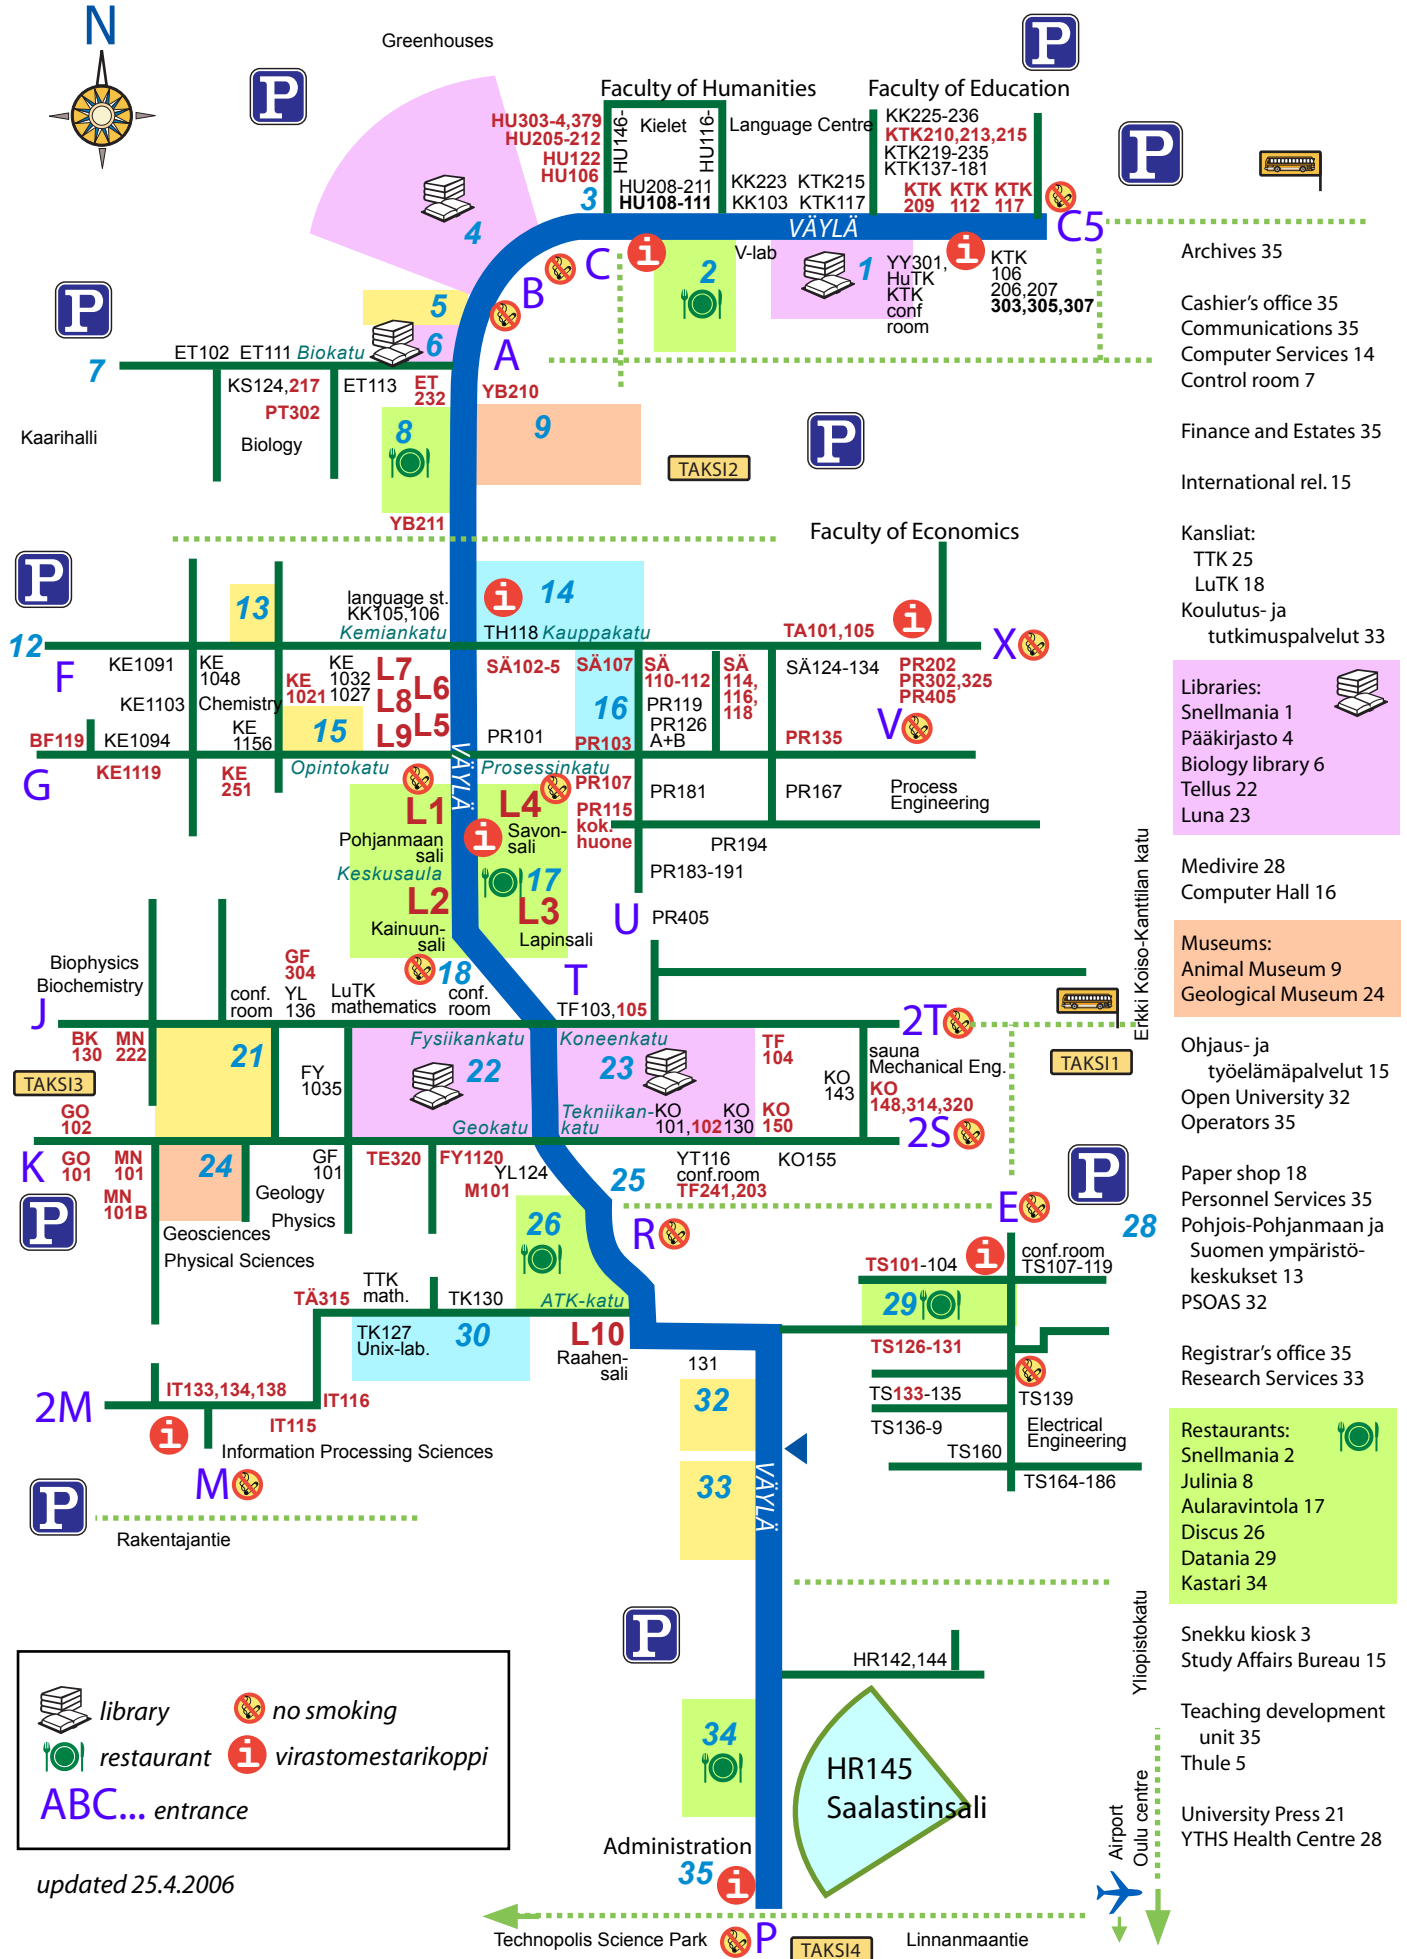

# University of Oulu, Linnanmaa Campus Area

updated 25.4.2006