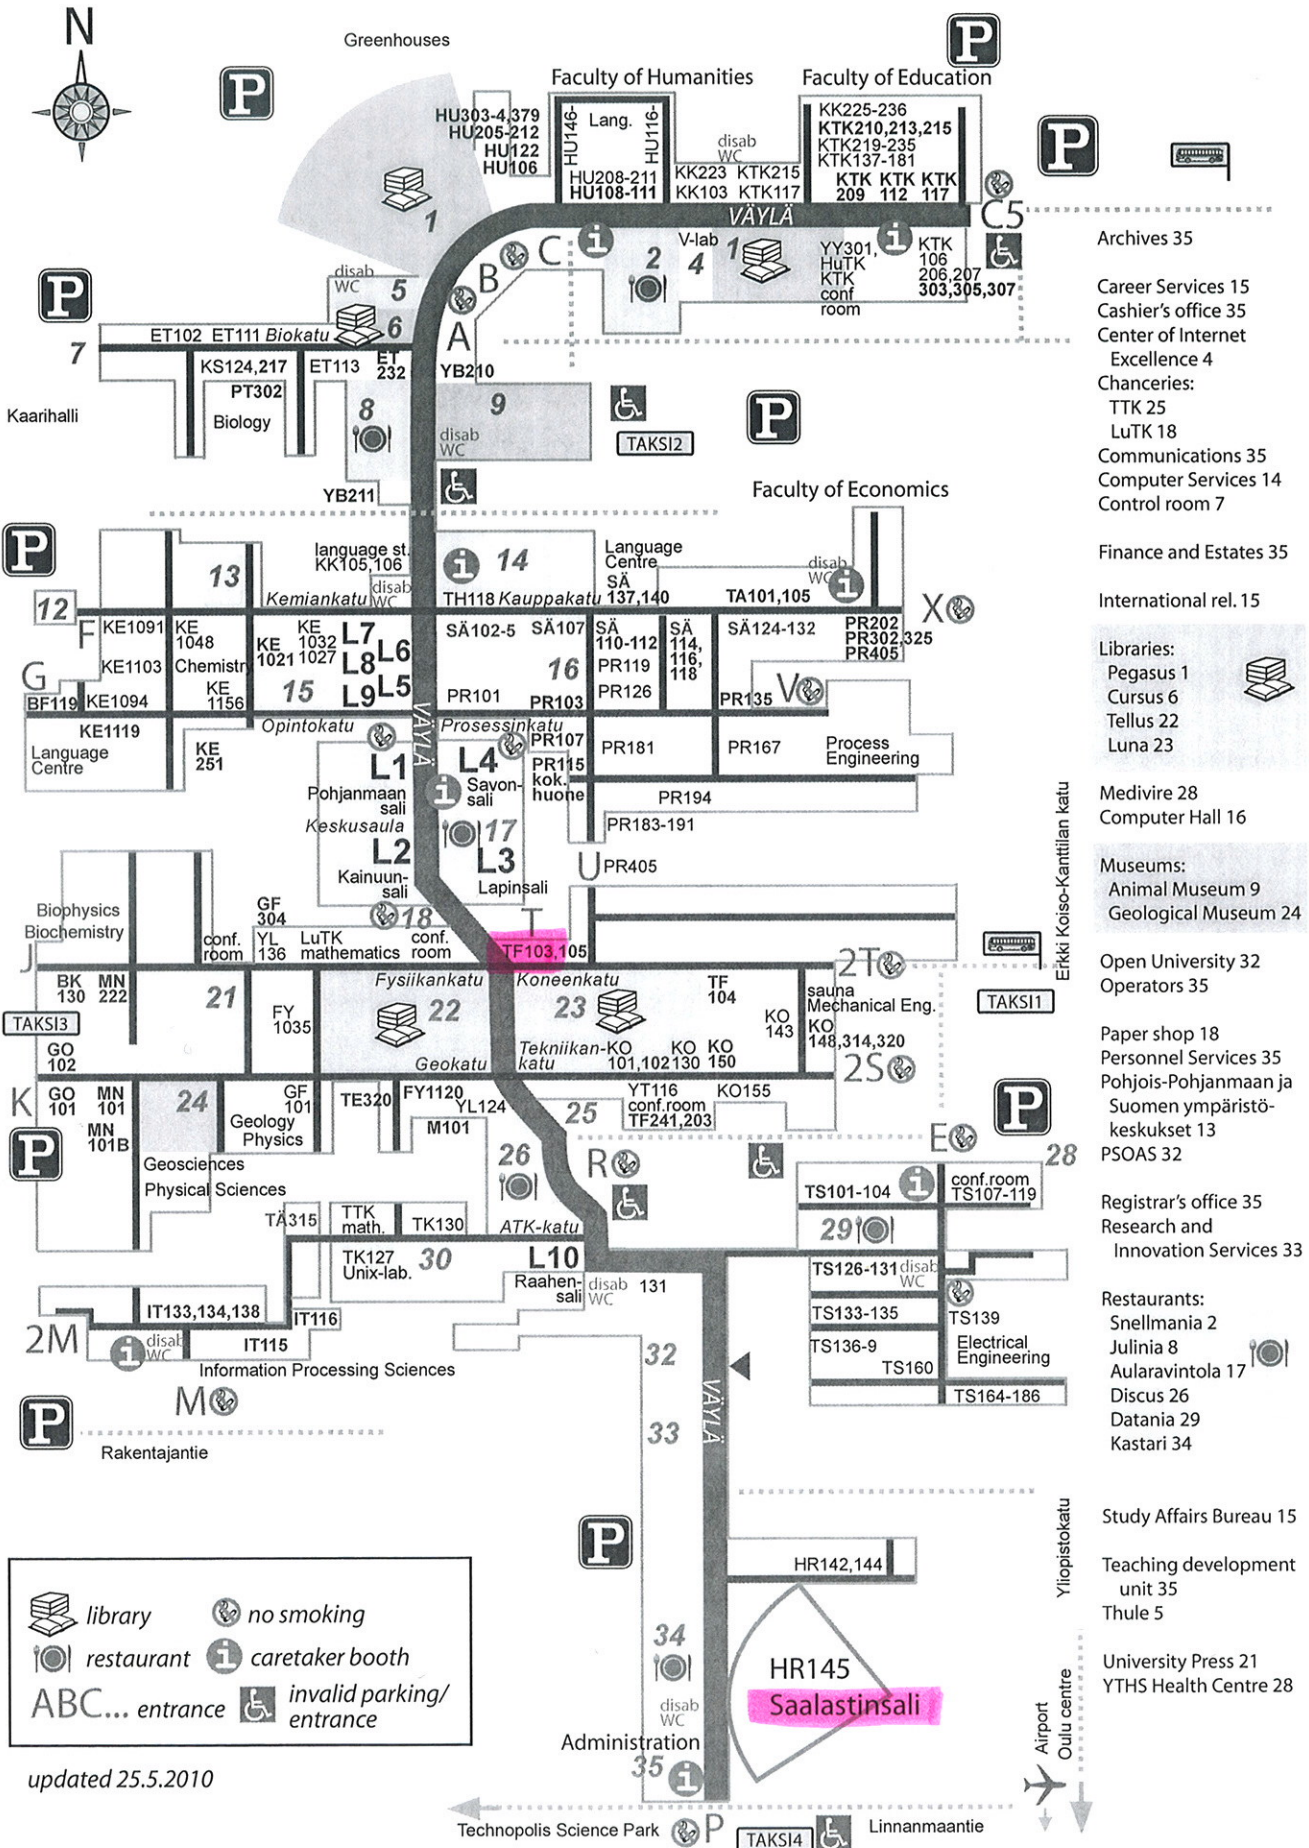

University of Oulu, Linnanmaa Campus Area

- Archives 35
- Career Services 15
- Cashier's office 35
- Center of Internet Excellence 4
- Chanceries:
 - TTK 25
 - LuTK 18
- Communications 35
- Computer Services 14
- Control room 7
- Finance and Estates 35
- International rel. 15
- Libraries:
 - Pegasus 1
 - Cursus 6
 - Tellus 22
 - Luna 23
- Medivire 28
- Computer Hall 16
- Museums:
 - Animal Museum 9
 - Geological Museum 24
- Open University 32
- Operators 35
- Paper shop 18
- Personnel Services 35
- Pohjois-Pohjanmaan ja Suomen ympäristökeskukset 13
- PSOAS 32
- Registrar's office 35
- Research and Innovation Services 33
- Restaurants:
 - Snellmania 2
 - Julinia 8
 - Aularavintola 17
 - Discus 26
 - Datania 29
 - Kastari 34
- Study Affairs Bureau 15
- Teaching development unit 35
- Thule 5
- University Press 21
- YTHS Health Centre 28

- library
- no smoking
- restaurant
- caretaker booth
- ABC... entrance
- invalid parking/entrance

updated 25.5.2010