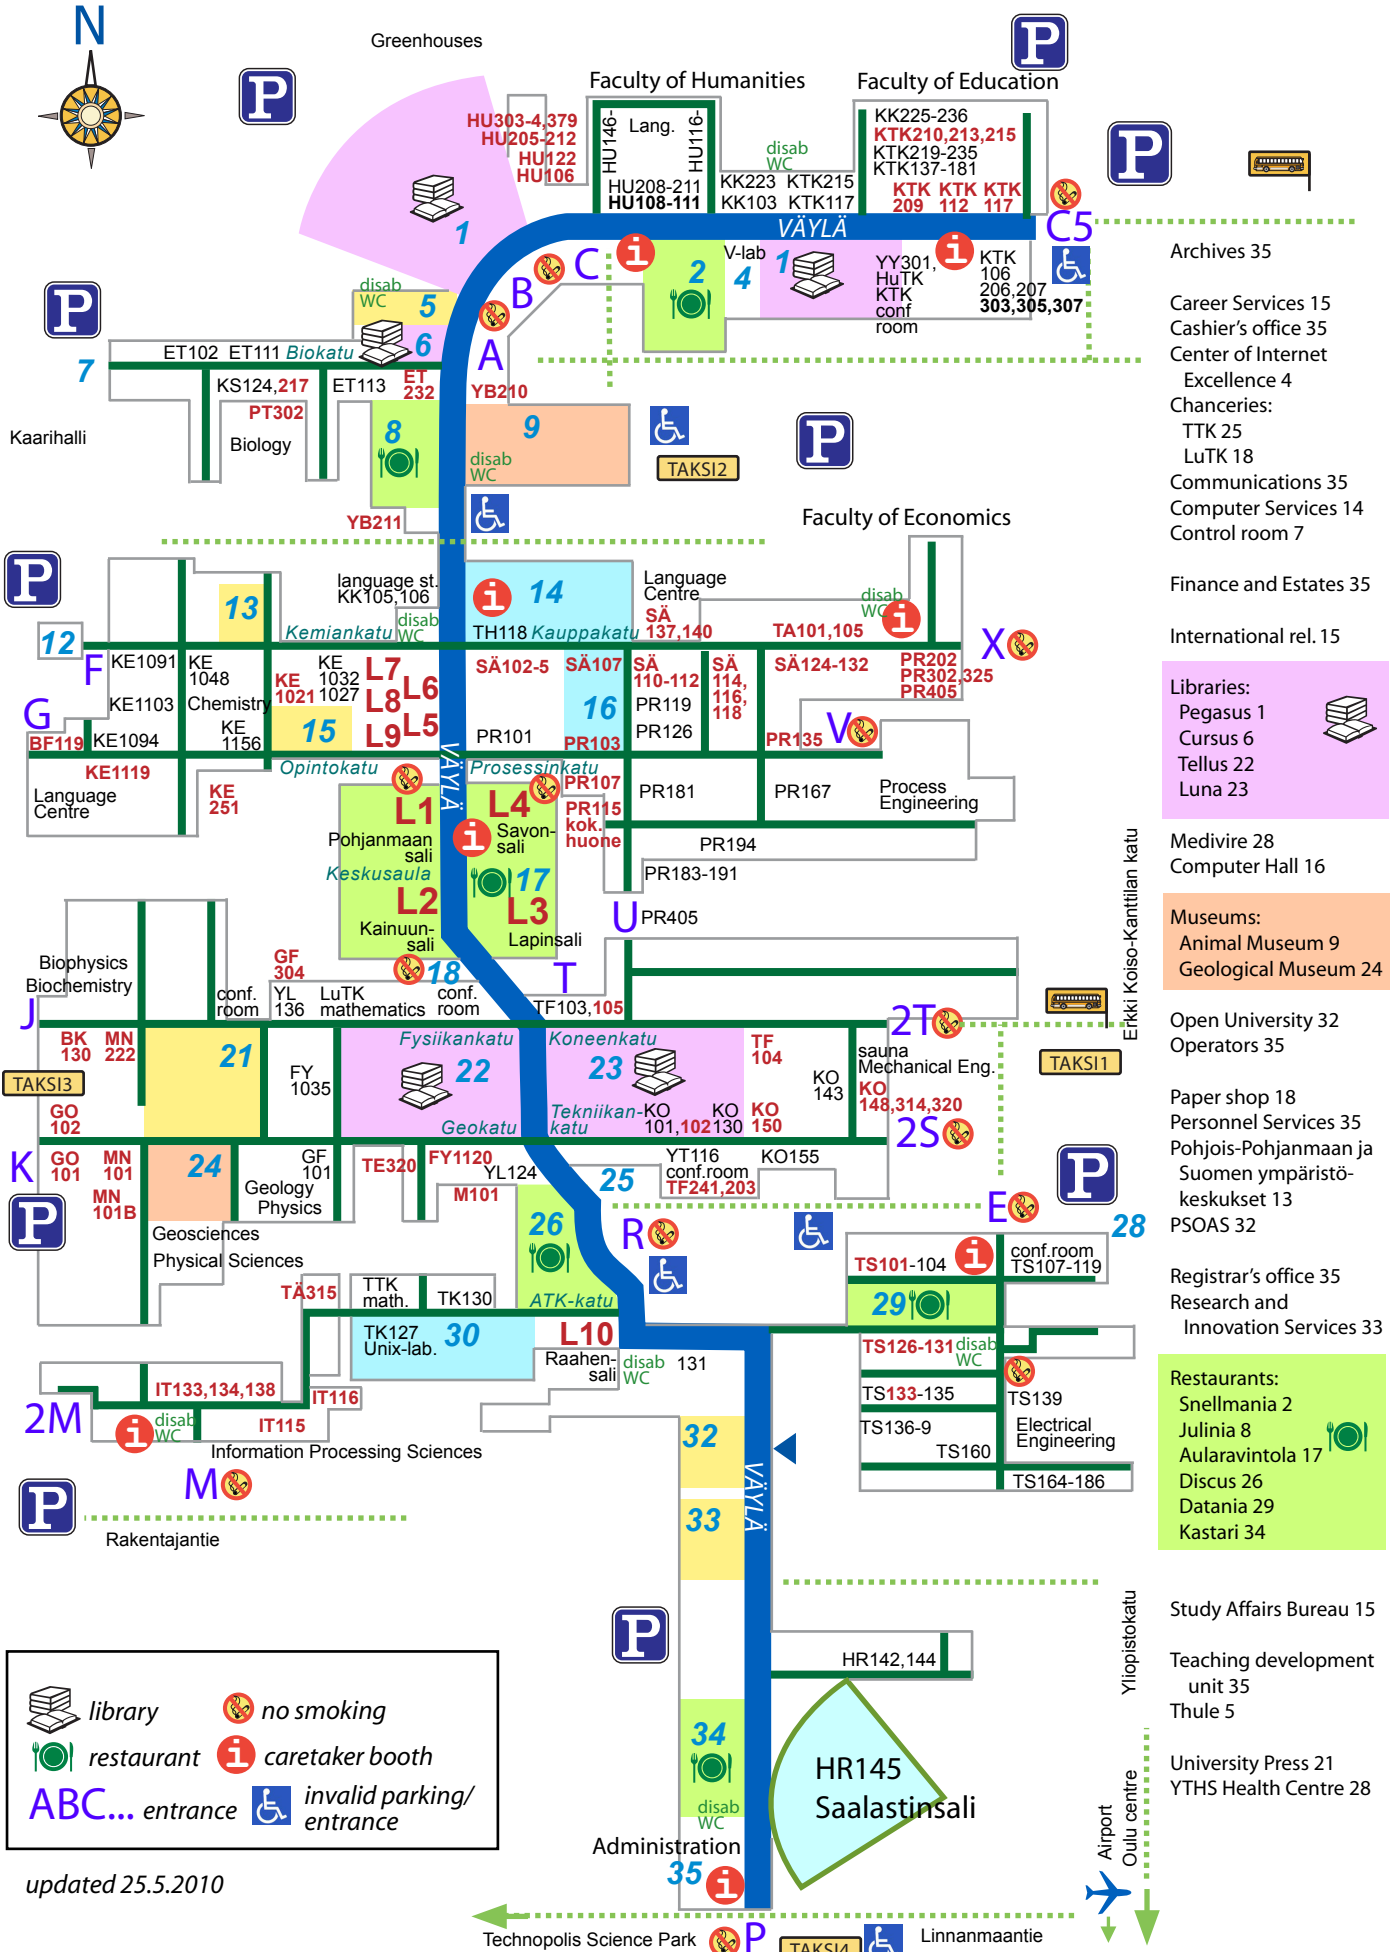

University of Oulu, Linnanmaa Campus Area

- library
- no smoking
- restaurant
- caretaker booth
- ABC...** entrance
- invalid parking/entrance

updated 25.5.2010

- Archives 35
- Career Services 15
- Cashier's office 35
- Center of Internet Excellence 4
- Chanceries: TTK 25, LuTK 18
- Communications 35
- Computer Services 14
- Control room 7
- Finance and Estates 35
- International rel. 15
- Libraries:** Pegasus 1, Cursus 6, Tellus 22, Luna 23
- Medivire 28
- Computer Hall 16
- Museums:** Animal Museum 9, Geological Museum 24
- Open University 32
- Operators 35
- Paper shop 18
- Personnel Services 35
- Pohjois-Pohjanmaan ja Suomen ympäristökeskukset 13
- PSOAS 32
- Registrar's office 35
- Research and Innovation Services 33
- Restaurants:** Snellmania 2, Julinia 8, Aularavintola 17, Discus 26, Datania 29, Kastari 34
- Study Affairs Bureau 15
- Teaching development unit 35
- Thule 5
- University Press 21
- YTHS Health Centre 28