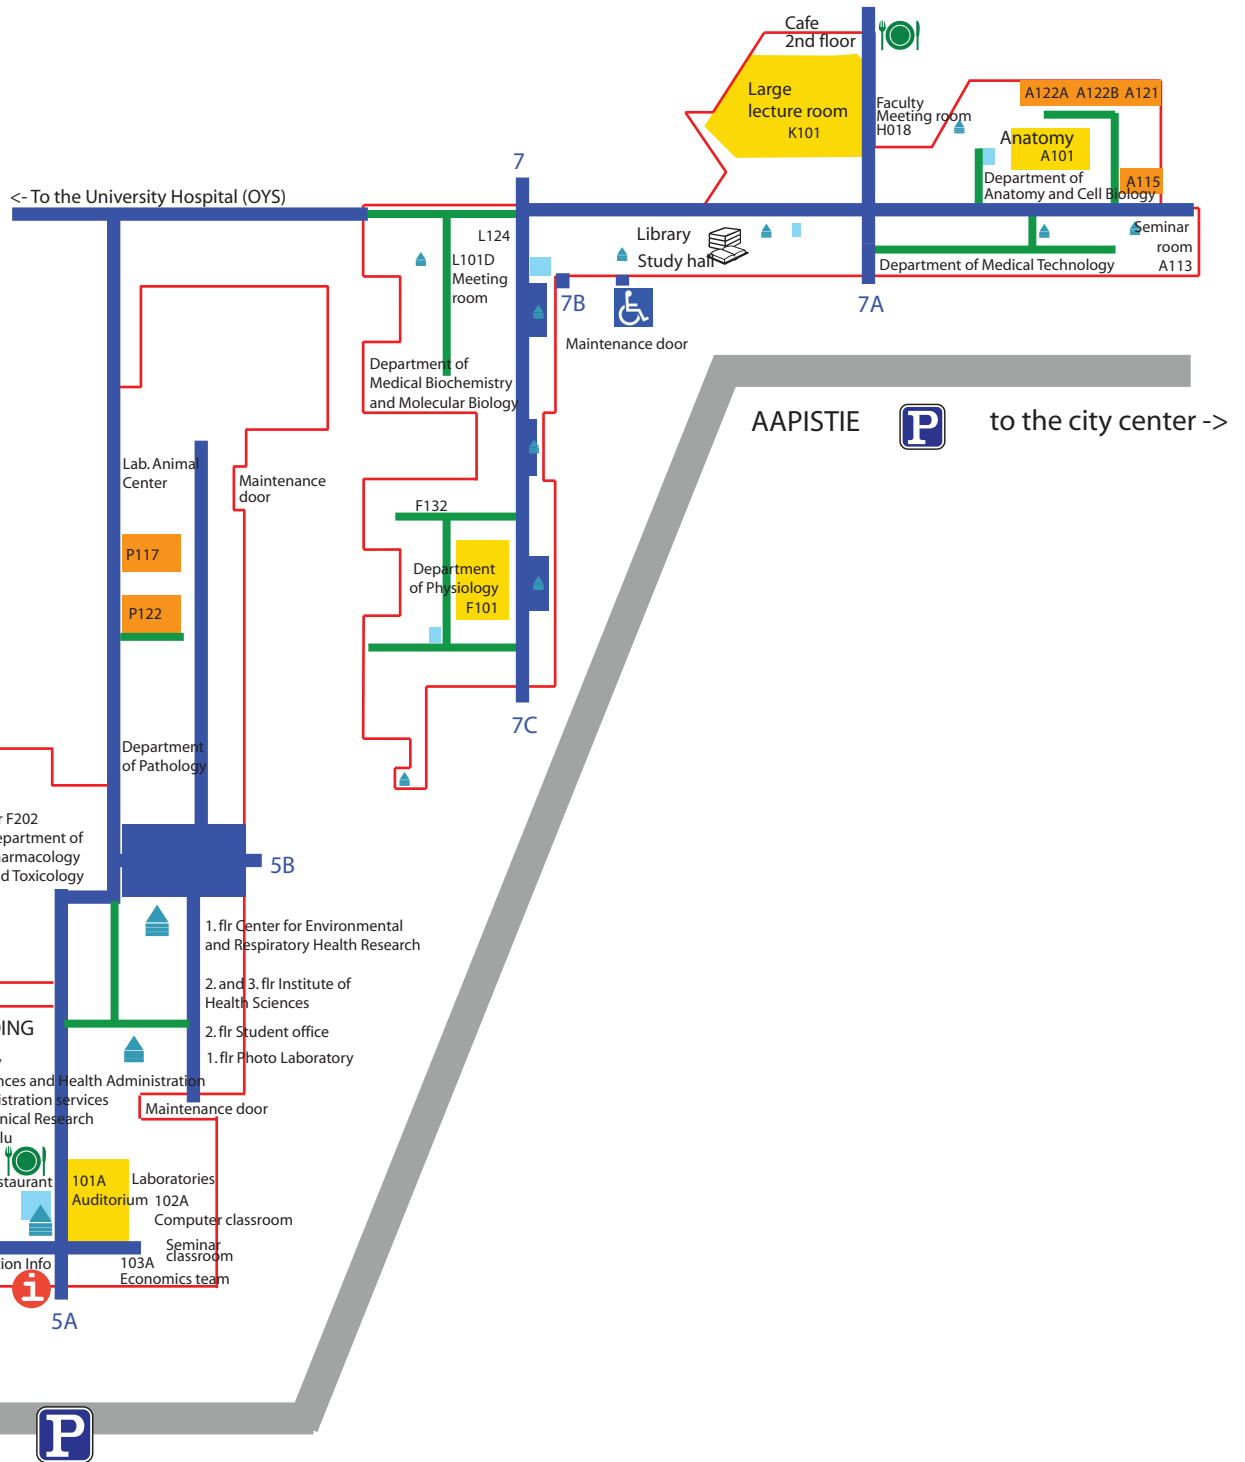

Medical Campus, Kontinkangas

Updated 27.6.2012

	TIMMI-HALL		ELEVATOR
	LECTURE ROOM		STAIRCASE
	HALLWAY/ CORRIDOR		PARKING
			INFO
			ENTRANCE 7C

Aapistie 1
Kastelli Research Center