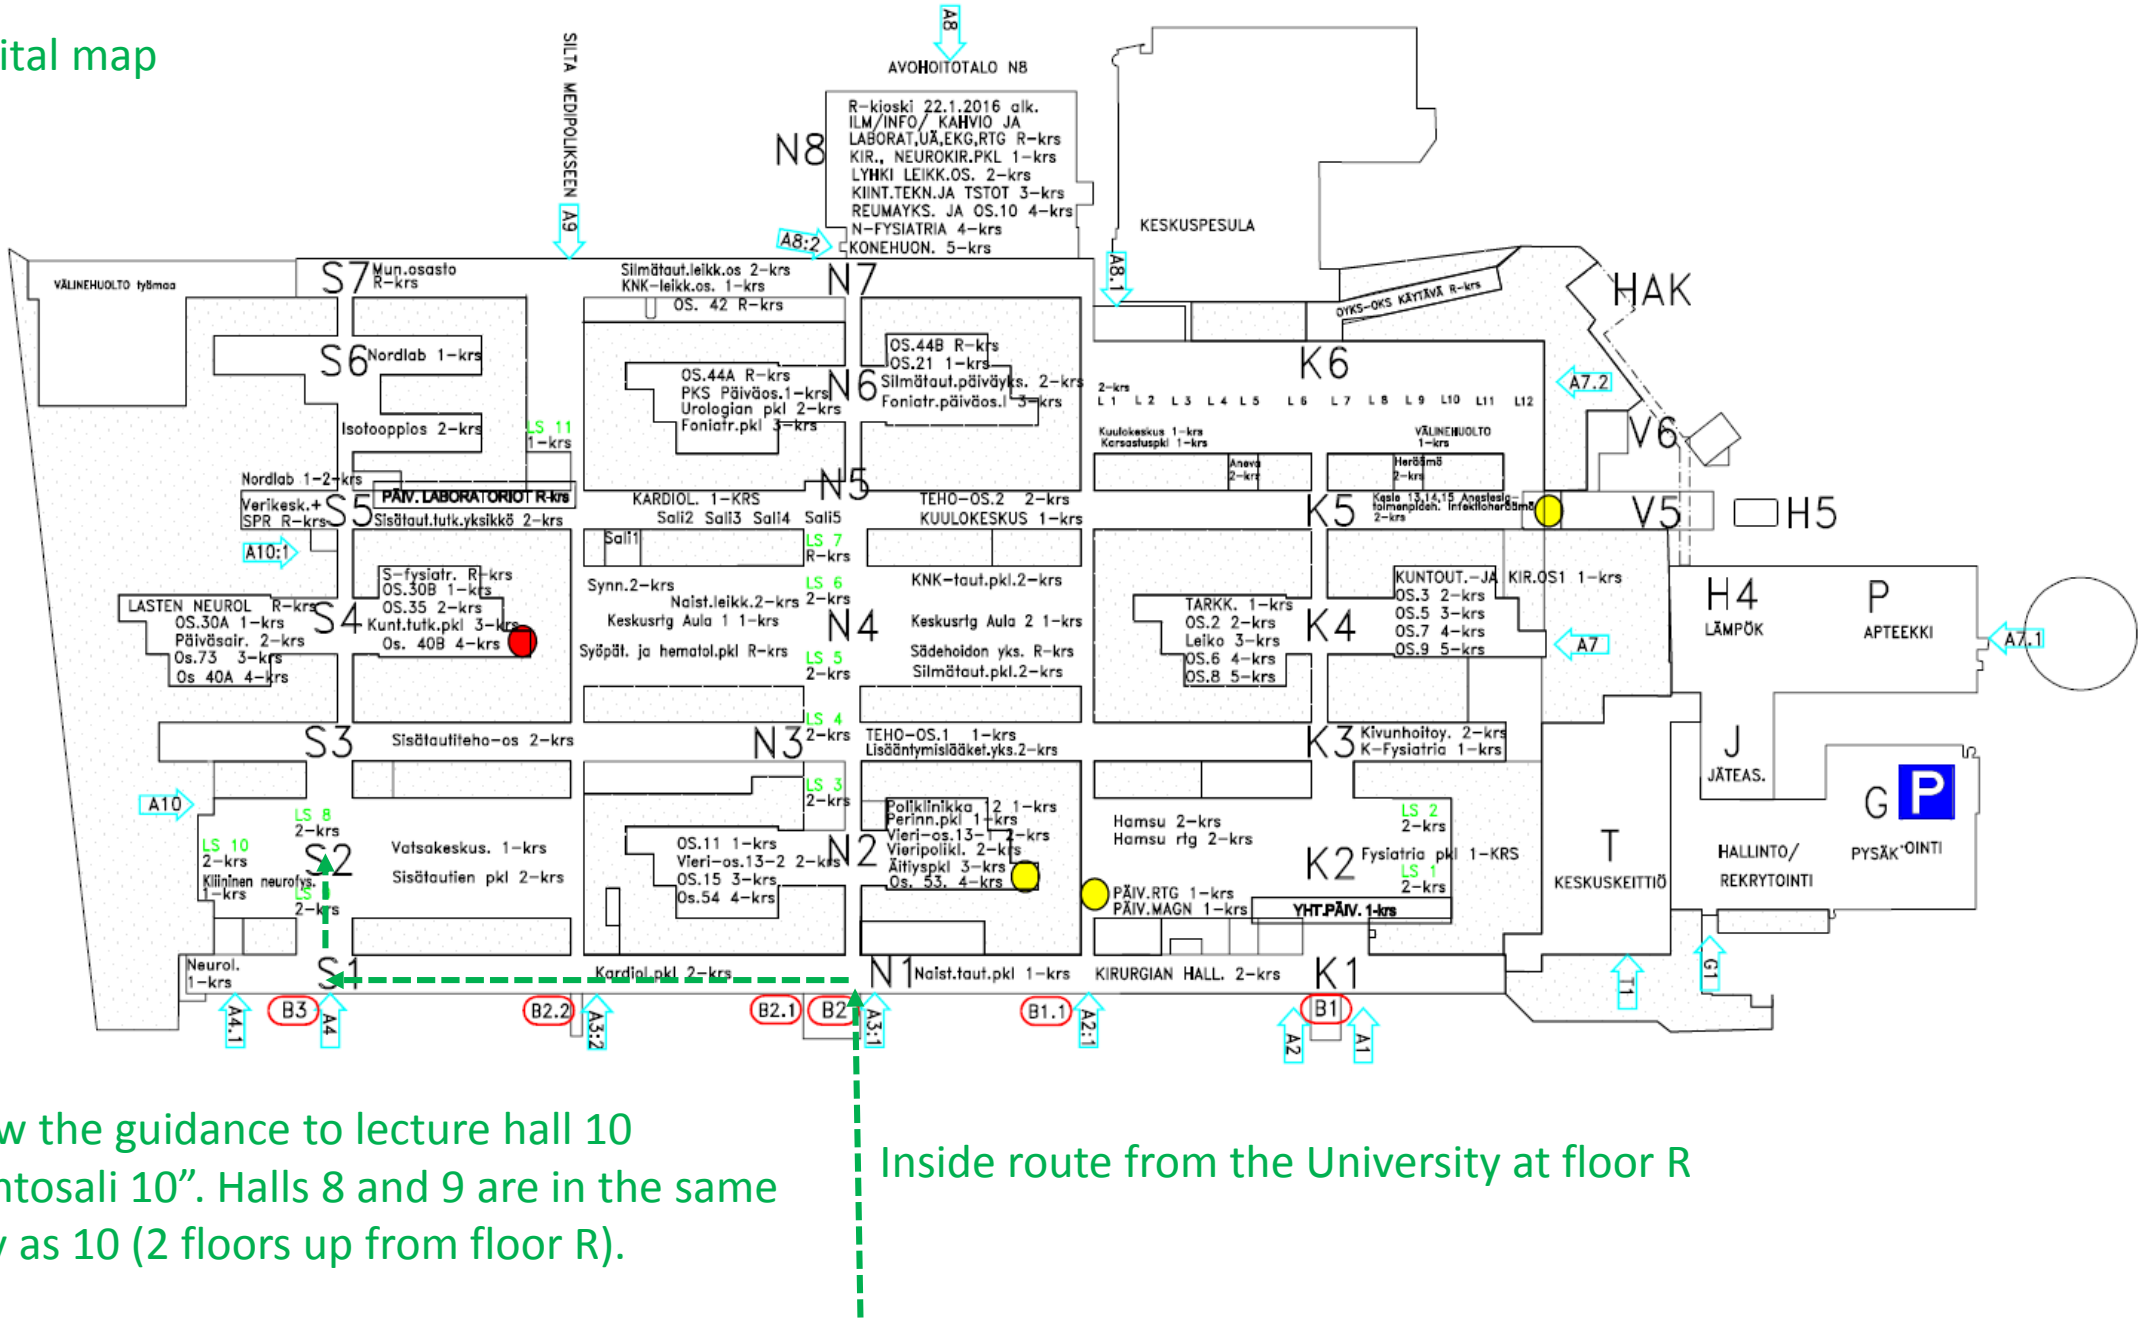

Hospital map

Follow the guidance to lecture hall 10 "Luentosali 10". Halls 8 and 9 are in the same lobby as 10 (2 floors up from floor R).

Inside route from the University at floor R