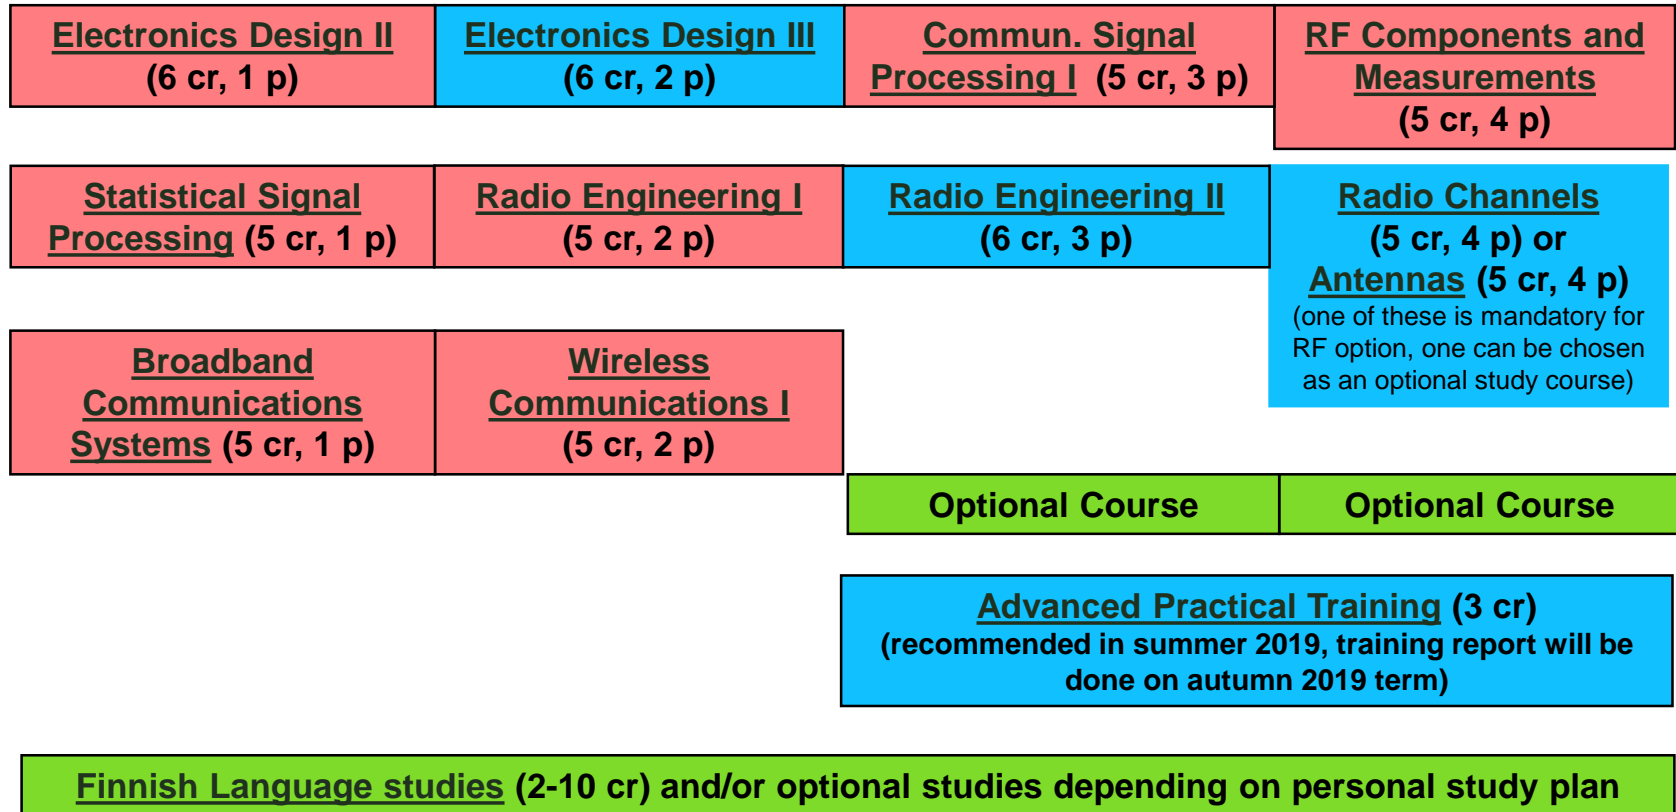

Spring 2020
Periods 3-4

Basic Studies

Advanced Studies

Optional Studies

WCE–RF Schedule — 1st Year

Autumn 2018
Periods 1-2

Spring 2019
Periods 3-4

Basic Studies

Advanced Studies

Optional Studies

WCE-RF Schedule — 2nd Year

Autumn 2019
Periods 1-2

Spring 2020
Periods 3-4