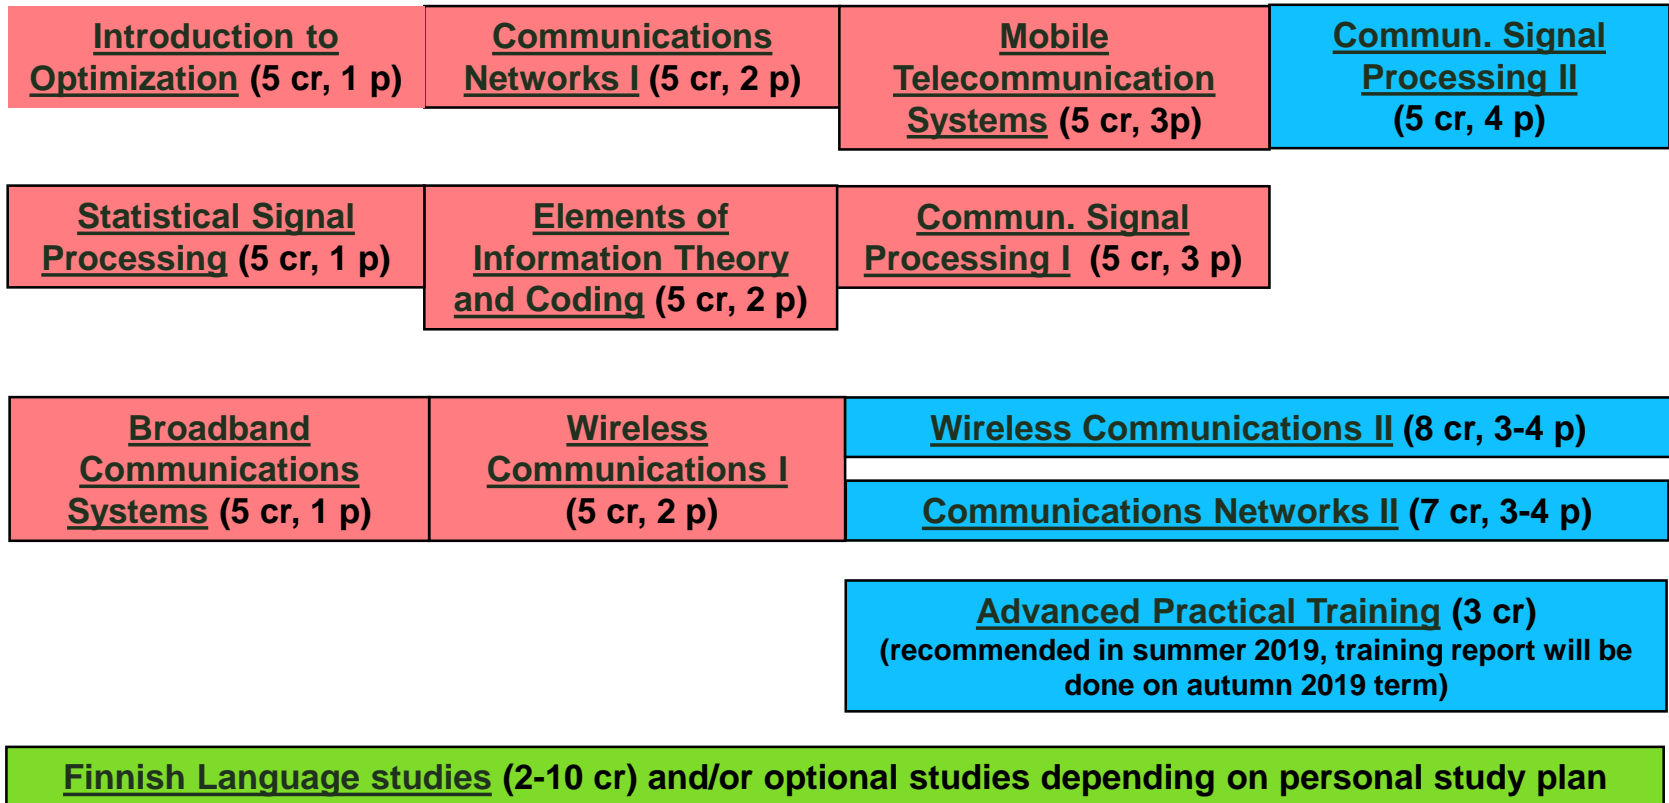

WCE-RAN Schedule — 1st Year

Autumn 2018
Periods 1-2

Spring 2019
Periods 3-4

Basic Studies

Advanced Studies

Optional Studies

WCE-RAN Schedule — 2nd Year

Autumn 2019
Periods 1-2

Spring 2020
Periods 3-4

Basic Studies

Advanced Studies

Optional Studies

WCE–RF Schedule — 1st Year

Autumn 2018
Periods 1-2

Spring 2019
Periods 3-4

Basic Studies