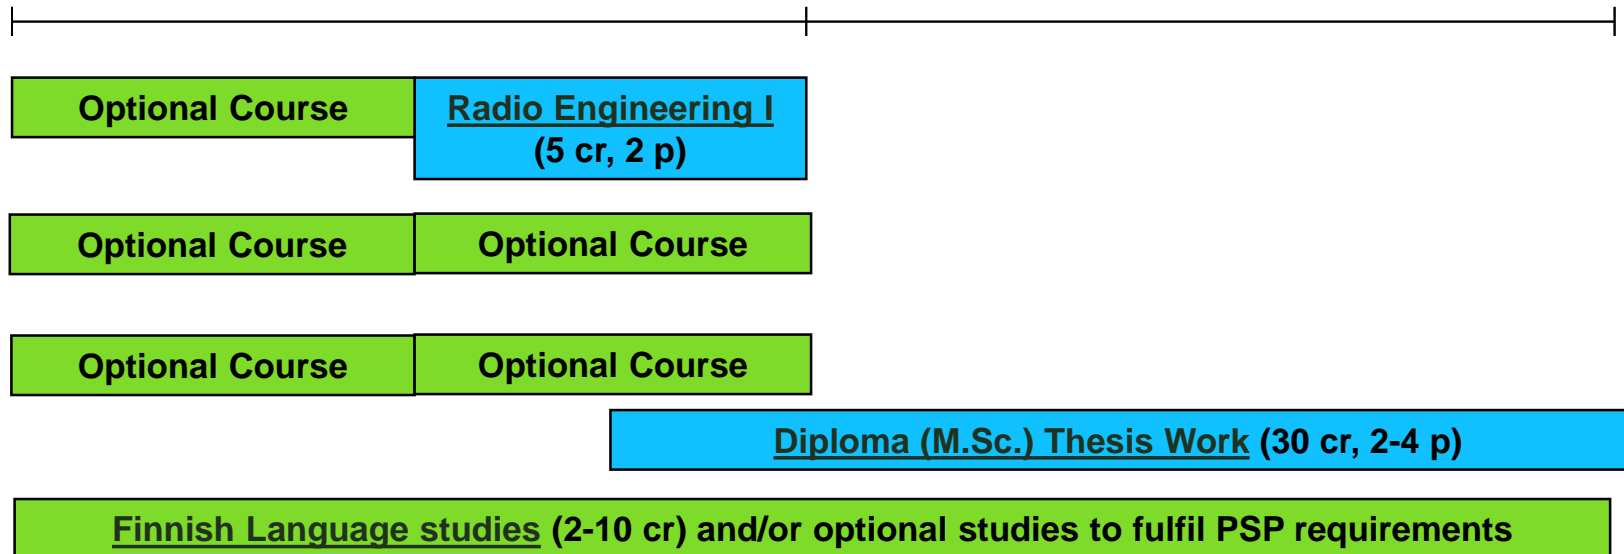

WCE-RAN Schedule — 1st Year

Autumn 2018
Periods 1-2

Spring 2019
Periods 3-4

Basic Studies

Advanced Studies

Optional Studies

WCE-RAN Schedule — 2nd Year

Autumn 2019
Periods 1-2

Spring 2020
Periods 3-4

Basic Studies

Advanced Studies

Optional Studies

WCE–RF Schedule — 1st Year

Autumn 2018
Periods 1-2

Spring 2019
Periods 3-4

Basic Studies